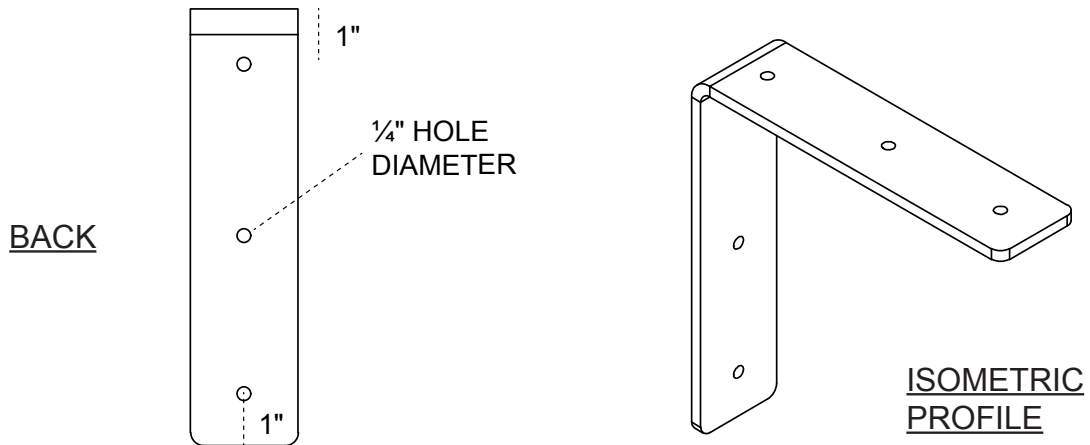

2-INCH W X 8-INCH D X 8-INCH H HAMILTON BRACKET

HEAVY-DUTY 1/4" THICK

AVAILABLE IN:
STAINLESS STEEL
ZINC PLATED STEEL
POWDER COATED BLACK

BKTM02X08X08HASS
BKTM02X08X08HACRS
BKTM02X08X08HAPBL

P:866.607.0453 | F: 866.591.3143
2300 W. Main St. | Clarksville, TX 75426
sales@ekenamillwork.com | www.ekenamillwork.com