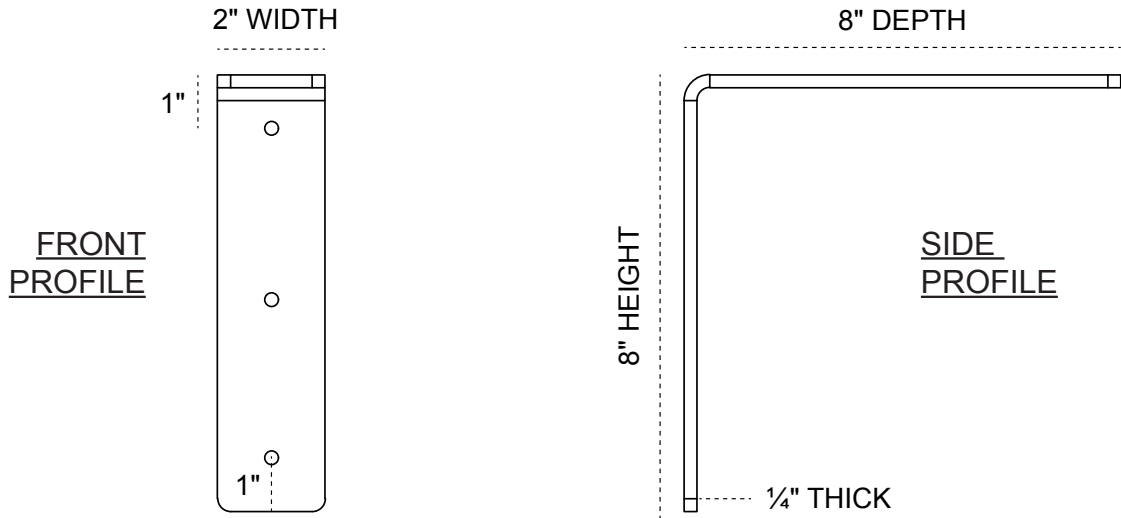

2-INCH W X 8-INCH D X 8-INCH H HAMILTON BRACKET

HEAVY-DUTY 1/4" THICK

AVAILABLE IN:
STAINLESS STEEL
ZINC PLATED STEEL
POWDER COATED BLACK

BKTM02X08X08HASS
BKTM02X08X08HACRS
BKTM02X08X08HAPBL

P:866.607.0453 | F: 866.591.3143
2300 W. Main St. | Clarksville, TX 75426
sales@ekenamillwork.com | www.ekenamillwork.com